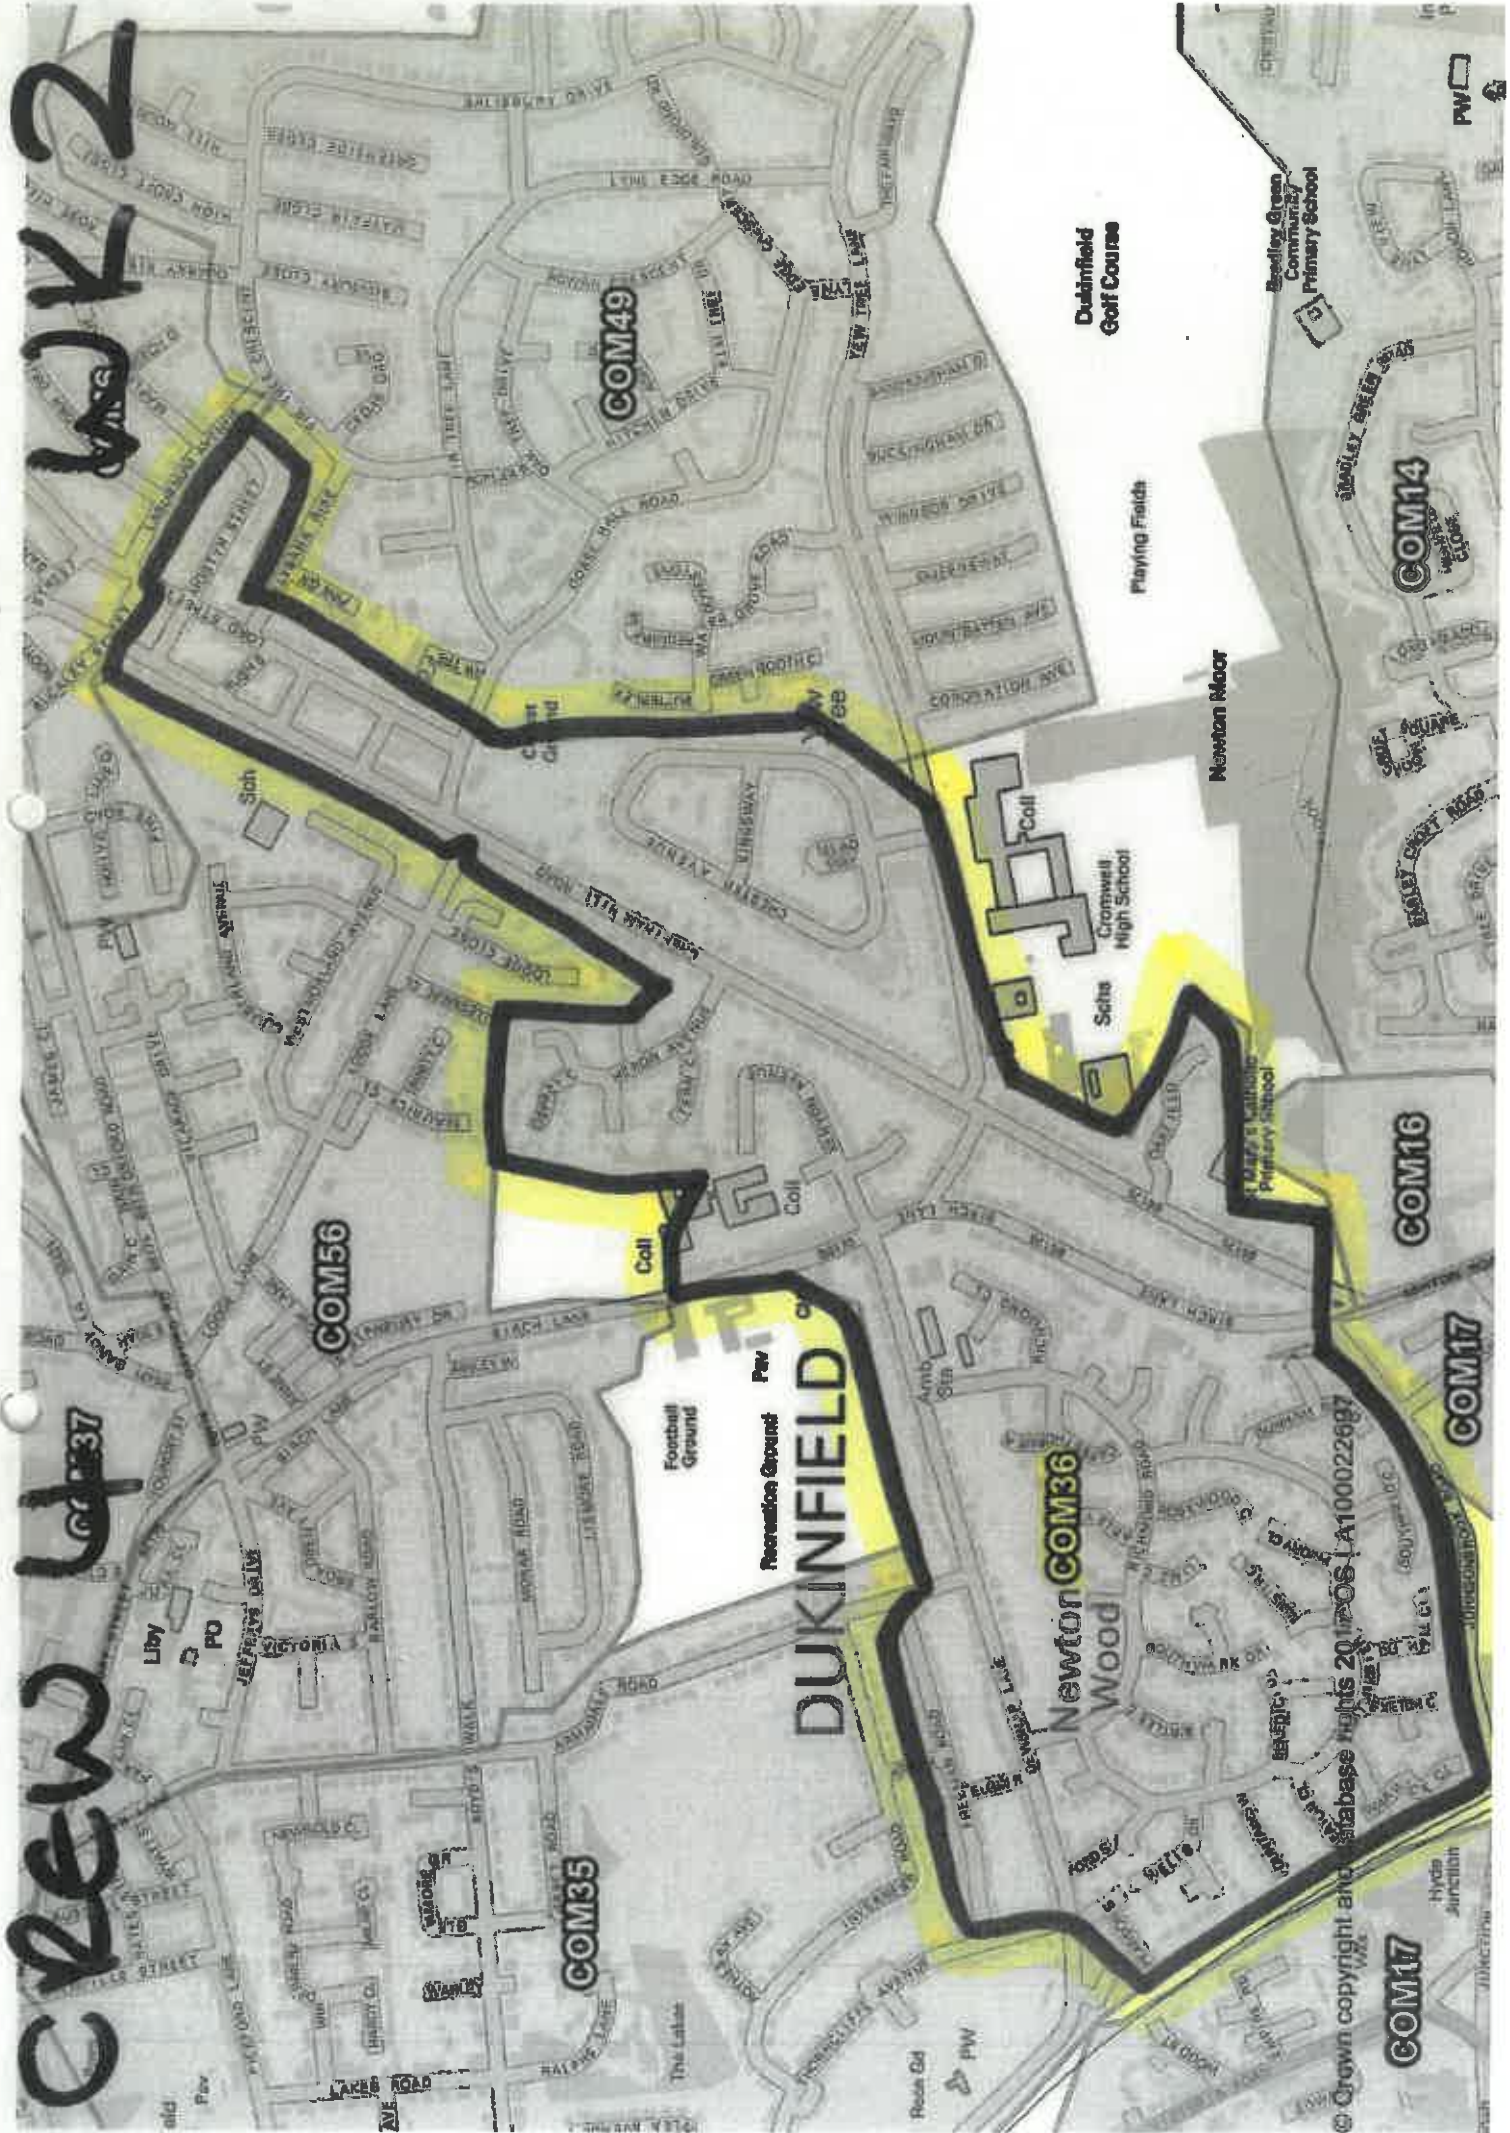

CREW 437  
WKS

Per  
Recreation Ground

DUKINFIELD

Newton COM36

COM49

COM56

COM14

COM16

COM17

COM17

Dukinfield Golf Course

Newton Moor

Crowswell High School

Bradley Green Community Primary School

© Crown copyright and database rights 2010 OS. A100022697